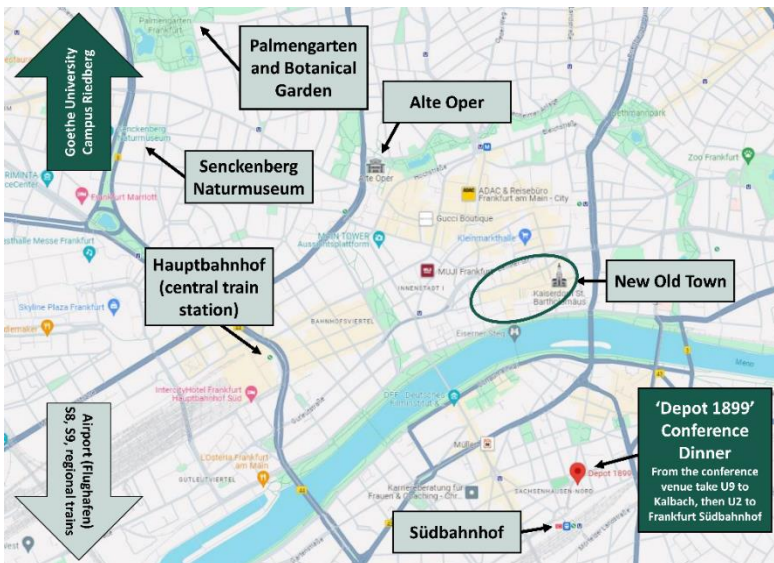

MAPS AND ADDRESSES

Conference venue Otto-Stern-Zentrum (OSZ):
Ruth-Moufang-Strasse 2,
60438 Frankfurt am Main

Welcome reception in the Science Garden ("Wissenschaftsgarten"):
Altenhöferallee 1f,
60438 Frankfurt am Main

Conference Dinner restaurant 'Depot 1899':
Textorstraße 33, 60594 Frankfurt