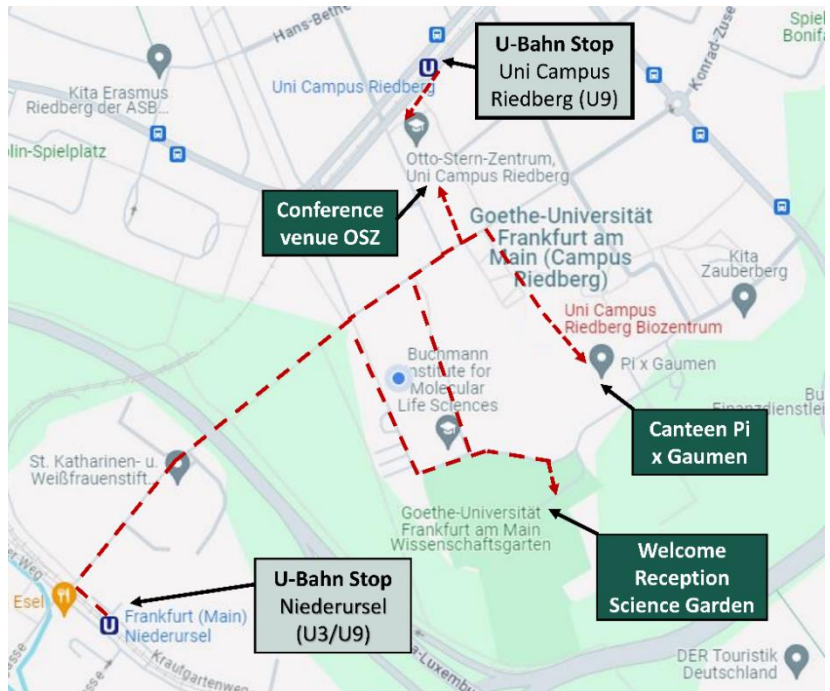

MAPS AND ADDRESSES

Conference venue Otto-Stern-Zentrum (OSZ):
Ruth-Moufang-Strasse 2,
60438 Frankfurt am Main

Welcome reception in the Science Garden ("Wissenschaftsgarten"):
Altenhöferallee 1f,
60438 Frankfurt am Main

Conference Dinner restaurant 'Depot 1899':
Textorstraße 33, 60594 Frankfurt